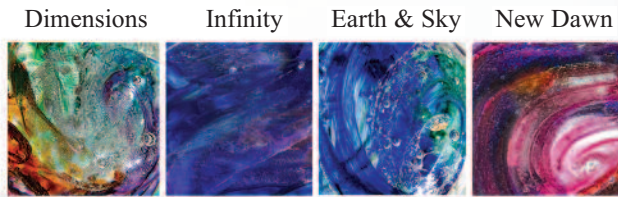

Each Crescent Memorial Art Glass is respectfully created in our custom designed studios built exclusively for safely handling your loved one. Crescent utilizes carefully established protocols to track your loved one as they move through our system.

Color Selection For: Eternal Flame, Heart and Sphere Keepsakes.

Eternal Flame®

96-018 Extra Small $281

6-8" Tall

96-006 Small $448

10-12" Tall

96-007 Medium $889

14-16" Tall

96-008 Large $1,999

18-22" Tall

Copyright © 2004 Crescent Memorial.
All Rights Reserved.

Experience The Difference See reverse side for light bases...

"Dennis was our life. He was the strength of our small family. With Crescent Art Glass, we can still hold him near to our hearts during the day and he can still be my light and comfort during my weakest moments at night."

- Kimberly